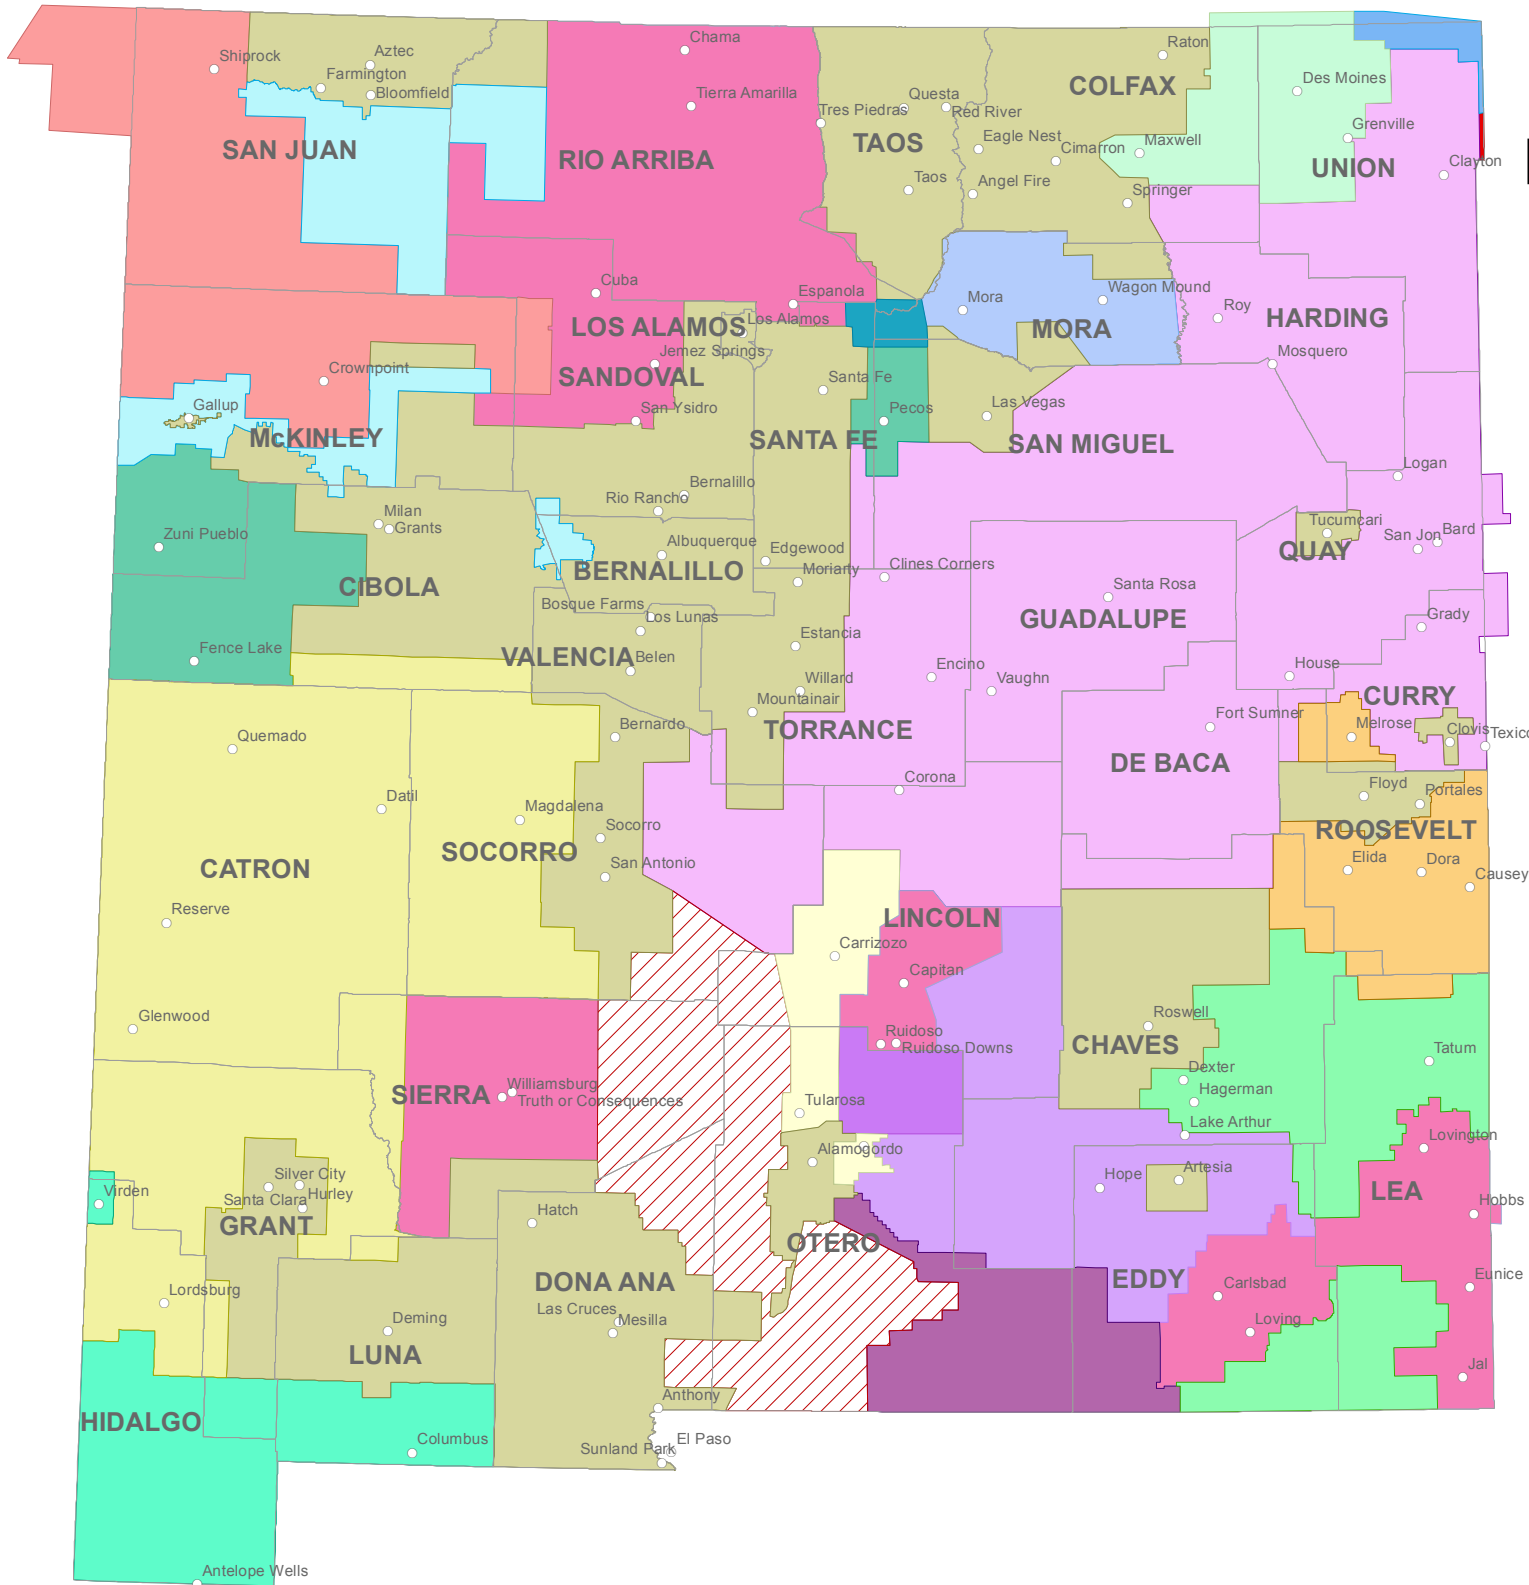

New Mexico LEC Boundaries

COMPANY

- BACA VALLEY
- LEACO
- VALLEY
- CENTURYTEL
- ENMR
- PVT
- MECALERO
- DELL TELEPHONE COOP
- XIT
- YUCCA
- NCC
- WINDSTREAM
- DOD
- SACRED WIND
- LA JICARITA
- PAN HANDLE
- UNKNOWN
- TULAROSA BASIN
- WESTERN NM
- CENTURYLINK